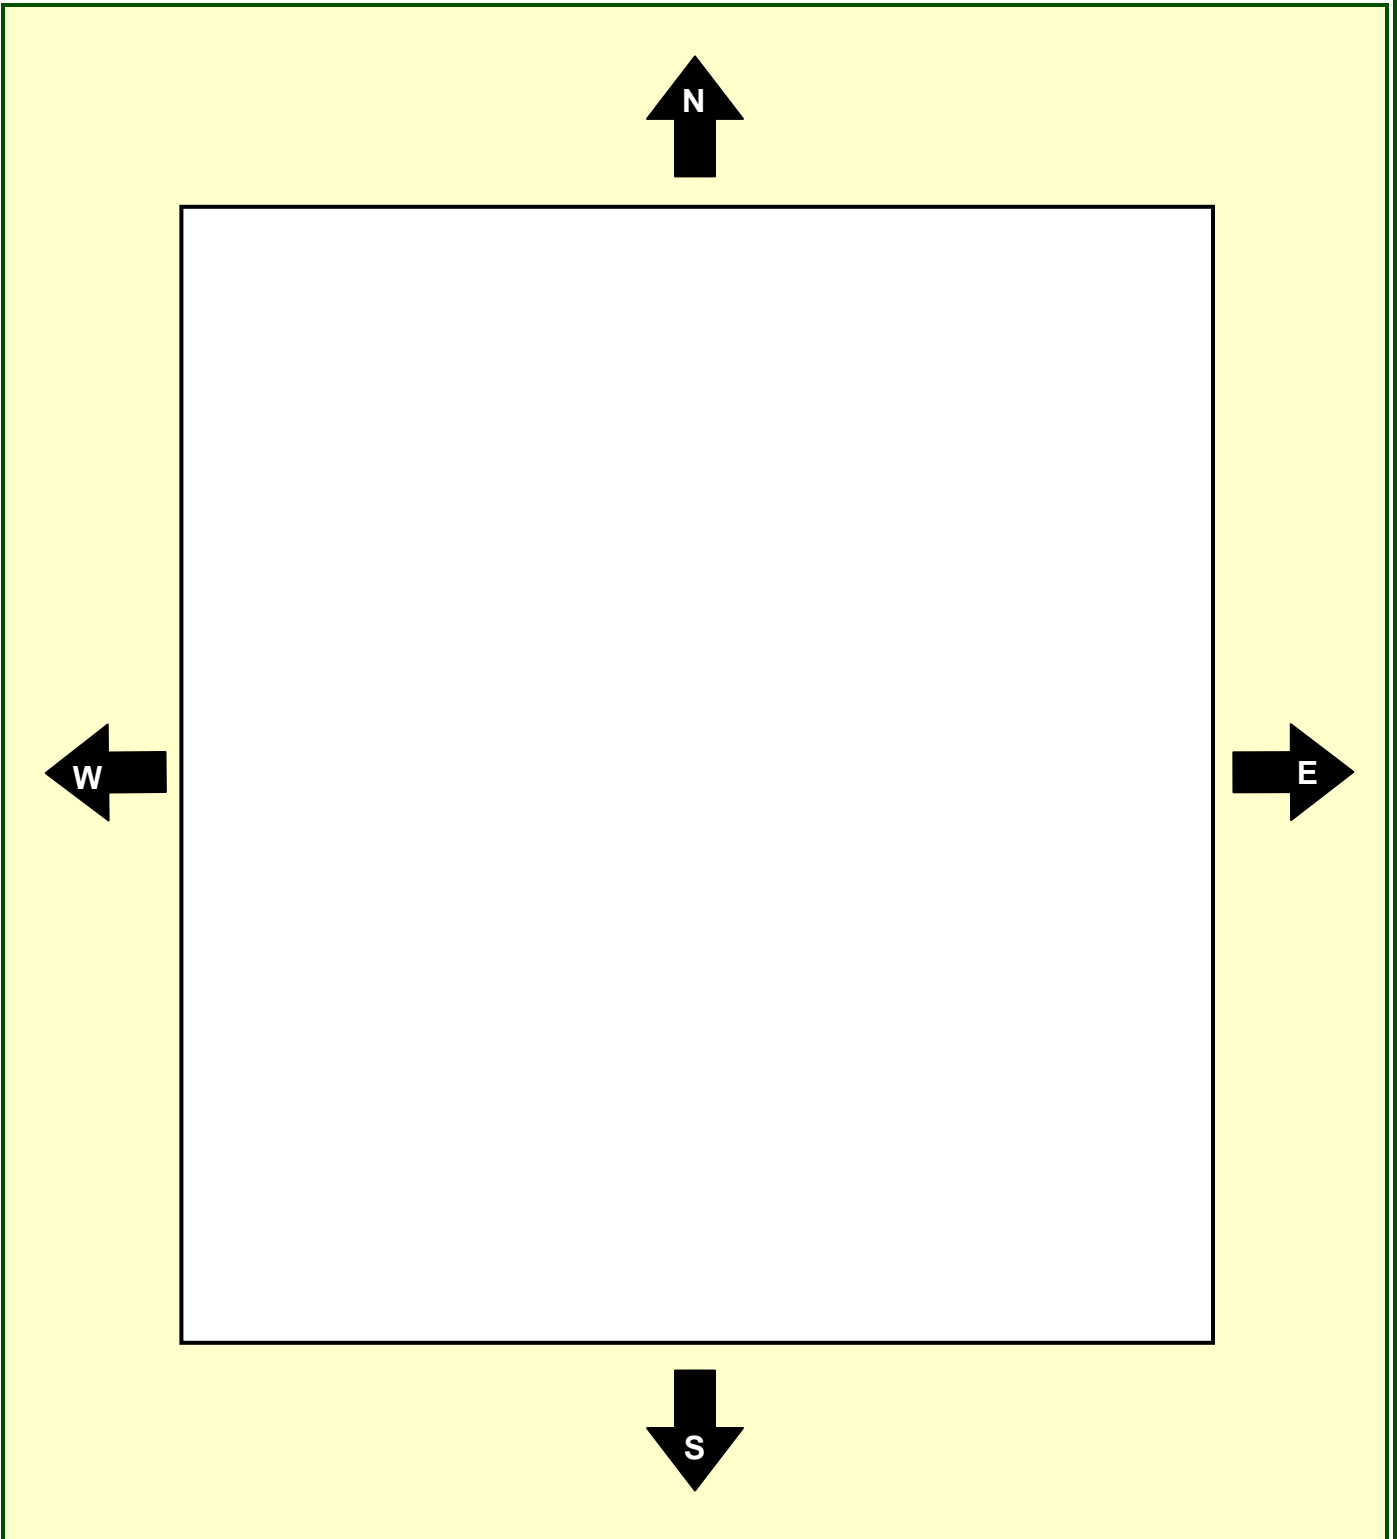

INCIDENT SKETCH

The Incident Sketch is a very important part of the investigation process. It provides the location where an incident has occurred on a project site and the location of witness(es) who observed the occurrence.

When practical to do so, try to establish approximate distances to assist investigator(s). In particular, the location of witnesses where they viewed the incident is very important.